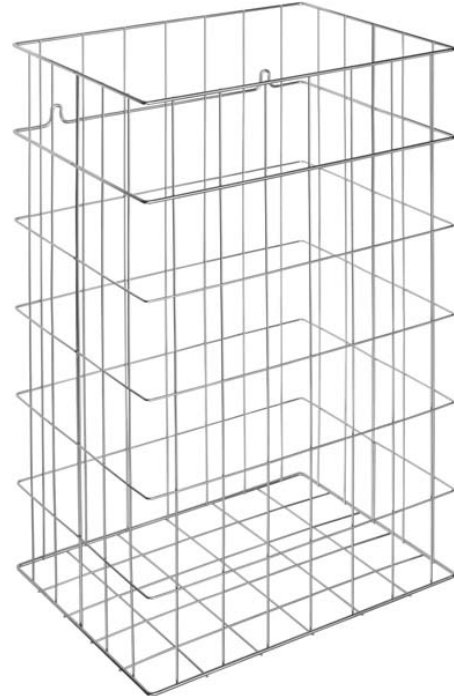

WASTE BASKET PLASTIC COATED WP150-2

400 x 600 x 300 mm

Capacity approx. 72 l

- Waste basket in grey, plastic coated steel wire.
- 2.5 mm and 4 mm thick lattice work. Fastening eyes in second row for invisible wall mounting.
- Capacity approx. 72 l.
- Mounting: With two screws.
- Delivery includes fixing material.
- Weight, including single package: 1.3 kg

Suggested text for specifications:

Waste basket in grey, plastic coated steel wire for surface mounting or floor installation. 2.5 mm and 4 mm thick lattice work. Fastening eyes in second row for invisible wall mounting. Capacity approx. 72 l. Delivery includes fixing material.

Dimensions: 400 x 600 x 300 mm

Article No. WP150-2

Available surface	ID No.
plastic coated, grey	922 116

Ernst Wagner GmbH & Co. KG

Ernst-Abbe-Straße 21 · D-72770 Reutlingen · Tel.: +49712151539-0 · Fax: -20
info@wagner-ewar.de · www.wagner-ewar.de