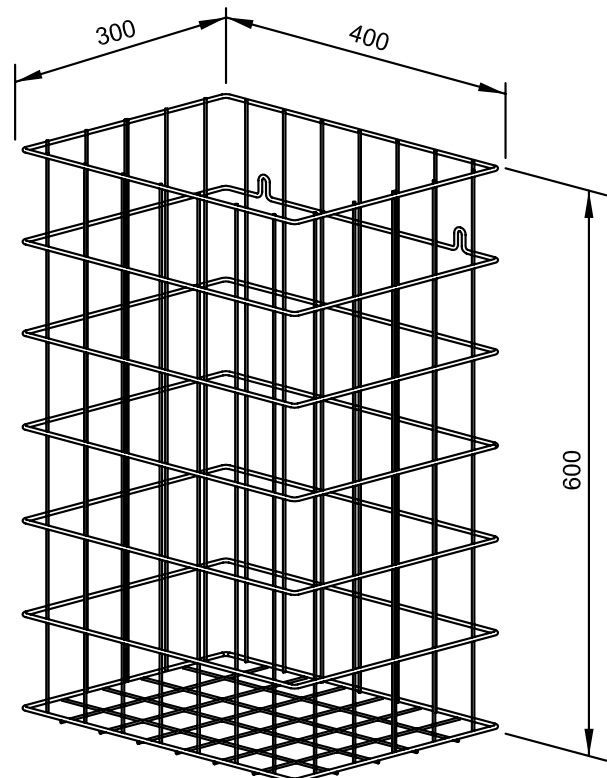

WASTE BASKET PLASTIC COATED WP150-2

400 x 600 x 300 mm

Capacity approx. 72 l

- Waste basket in grey, plastic coated steel wire.
- 2.5 mm and 4 mm thick lattice work. Fastening eyes in second row for invisible wall mounting.
- Capacity approx. 72 l.
- Mounting: With two screws.
- Delivery includes fixing material.
- Weight, including single package: 1.3 kg

Suggested text for specifications:

Waste basket in grey, plastic coated steel wire for surface mounting or floor installation. 2.5 mm and 4 mm thick lattice work. Fastening eyes in second row for invisible wall mounting. Capacity approx. 72 l. Delivery includes fixing material.

Dimensions: 400 x 600 x 300 mm

Article No. WP150-2

Available surface	ID No.
plastic coated, grey	922 116

Ernst Wagner GmbH & Co. KG

Ernst-Abbe-Straße 21 · D-72770 Reutlingen · Tel.: +49712151539-0 · Fax: -20
info@wagner-ewar.de · www.wagner-ewar.de